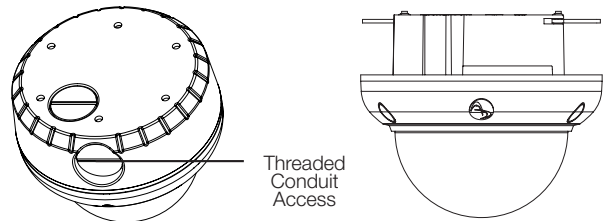

Pole mount adapter
ADCDMPOLE
For use with Pendant Cap and Gooseneck arm, or directly to the camera back plate

Gooseneck Arm
ADLOMARM

Wall Mount

Illustra 600 wall mount adapter cover plate

Illustra 600 wall mount indoor outdoor adapter plate