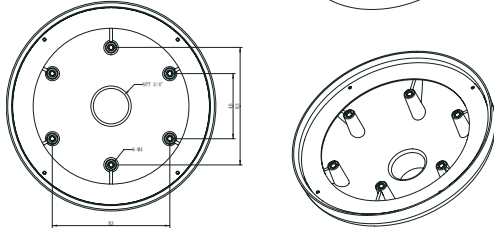

Mounts and Accessories

Pendant / Gooseneck Mounts

Outside corner mount adapter
ADCDMCRNRO
For use with Pendant Cap and Gooseneck arm, or directly to the camera back plate

Pole mount adapter
ADCDMPOLE
For use with Pendant Cap and Gooseneck arm, or directly to the camera back plate

Gooseneck Arm
ADLOMARM