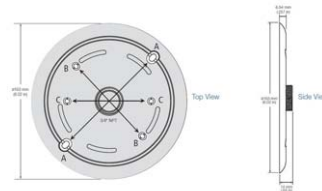

Electrical Box Adapter

For additional mounting options such as the UK single and double gang boxes, the Illustra 600 Indoor Electrical Box Adapter Plate (ADCPWMELEC) provides a threaded connection directly to the rear of the Illustra 600 back plate and versatile screw options.