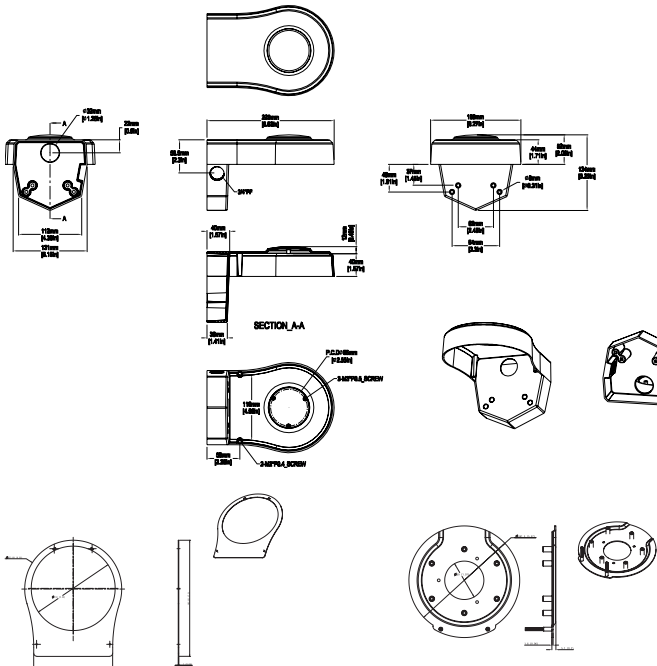

Wall Mount

Illustra 600 wall mount adapter cover plate

Illustra 600 wall mount indoor outdoor adapter plate