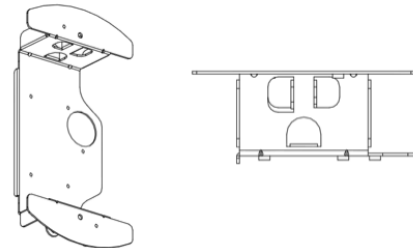

Indoor / Outdoor Recessed Mounts

This model also comes with a regulated airspace cap (non-plenum).

Recessed mount kit for outdoor mini-dome to maintain IP67 rating